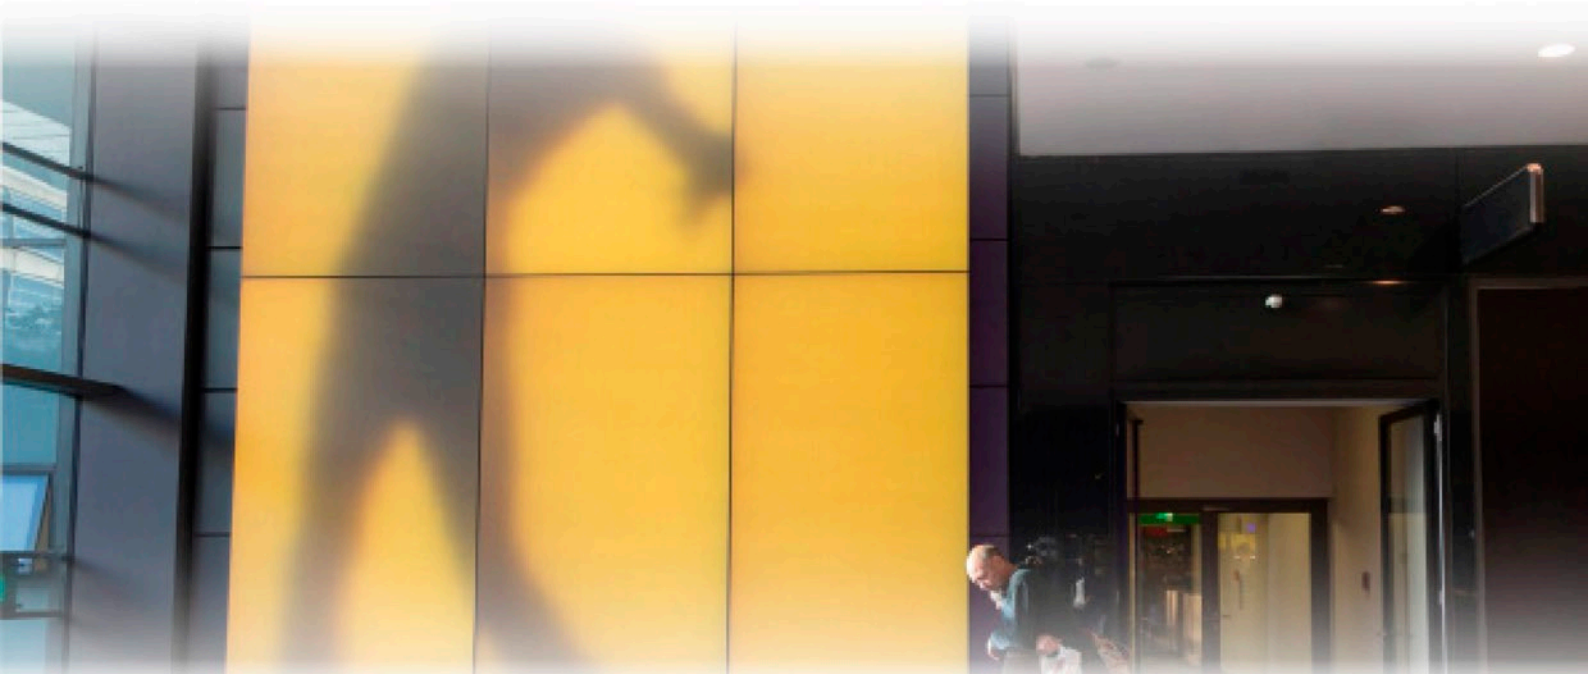

# skylight

skylight

A photograph of a modern restaurant interior. The room features a large, vertical skylight on the right wall, which is illuminated with a soft blue light. The ceiling is white, and the walls are a neutral color. The floor is dark. The restaurant is furnished with round tables and dark-colored chairs. Several tables are set with white plates, glasses, and napkins. A large window with horizontal blinds is visible on the left side of the image. The overall atmosphere is clean, modern, and sophisticated.

skylight

ambientes únicos...

skylight

...posibilidades infinitas

skylight

GET ELECTRIFIED.

skylight

skylight