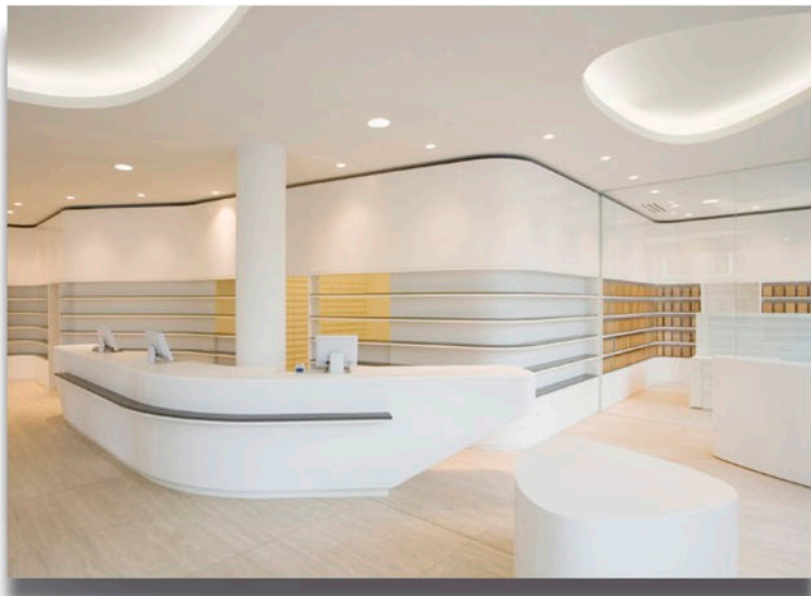

# skylight

skylight

A photograph of a modern restaurant interior. The room features a large, vertical skylight on the right wall, which is illuminated with a soft blue light. The ceiling is white, and the walls are a neutral color. The floor is dark. The restaurant is furnished with round tables and dark-colored chairs. Several tables are set with white plates, glasses, and napkins. A large window with horizontal blinds is visible on the left side of the image. The overall atmosphere is clean, modern, and sophisticated.

skylight

skylight

skylight

skylight

skylight

skylight

skylight